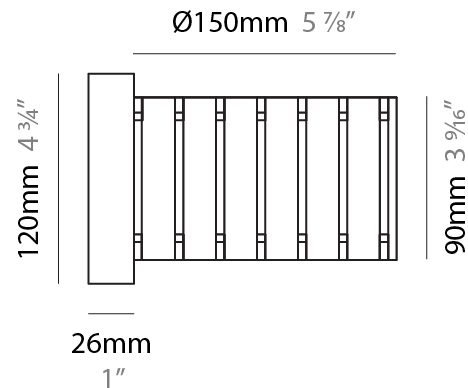

PROJECT	
TYPE	
SPECIFIER	
QUANTITY	
DATE	

LUZ OCULTA WOOD SURFACE

D53031- -
base number   Finish Options   Finish Options

1. To build a product code in our configurator select the specify button on the base model # product page
2. To build a manual product code on this datasheet choose from the options listed below in blue font and add the suffix to the base model #

GENERAL

Series: Luz Oculta
Subseries: Luz Oculta Wood
Partner: Fambuena
Division: Design
Installation: Surface
Product Type: Wall Surface
Mounting Location: Wall
Light Distribution: Wall Effect

PHYSICAL

Shape: Cylinder
Diameter (mm): 150
Diameter (in): 5 7/8
Height (mm): 90
Height (in): 3 9/16
Fixture Finish: DOW / NAT
Holder Finish: BRA / BRZ
Fixture Material: Metal / Wood
Primary Material: Wood

ELECTRICAL

Number of Lamps: 1
Lamp Type: LED Retrofit
Lamp Shape: T4
Bulb Included: Bulb Not Included
Max. Wattage Per Lamp (W): 3
Lamp Base: G9
Input Voltage (V): 120

LED

OPTICAL

RATINGS AND CERTIFICATIONS

Certified By: Certified for North American Standards
IP rating: IP20