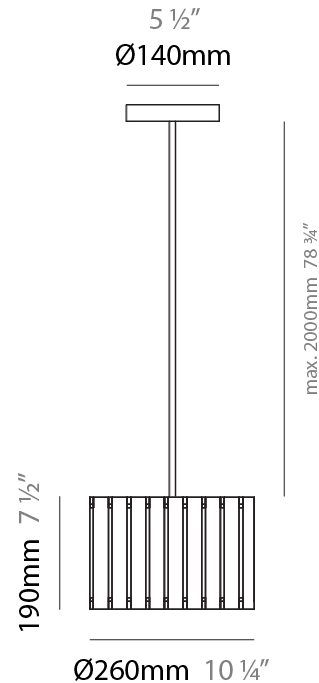

PROJECT	_____
TYPE	_____
SPECIFIER	_____
QUANTITY	_____
DATE	_____

LUZ OCULTA WOOD SUSPENSION

D51041- _____ - _____
base number   Finish   Finish
                         Options   Options

1. To build a product code in our configurator select the specify button on the base model # product page
2. To build a manual product code on this datasheet choose from the options listed below in blue font and add the suffix to the base model #

GENERAL

Series: Luz Oculta
Subseries: Luz Oculta Wood
Partner: Fambuena
Division: Design
Installation: Suspension
Product Type: Pendant
Mounting Location: Ceiling
Light Distribution: Direct / Indirect

PHYSICAL

Shape: Rectangle
Diameter (mm): 260
Diameter (in): 10 ¼"
Height (mm): 190
Height (in): 7 ½"
Fixture Finish: [DOW / NAT](#)
Holder Finish: BRA / BRZ
Fixture Material: Metal / Wood
Primary Material: Wood
Cable Details: Cable length 2000mm / 79"

ELECTRICAL

Number of Lamps: 1
Lamp Type: LED Retrofit
Lamp Shape: A19
Bulb Included: Bulb Not Included
Max. Wattage Per Lamp (W): 4
Lamp Base: E26
Input Voltage (V): 120
Upon Request: 277Vac / GU24

LED

OPTICAL

RATINGS AND CERTIFICATIONS

Certified By: Certified for North American Standards
IP rating: IP20