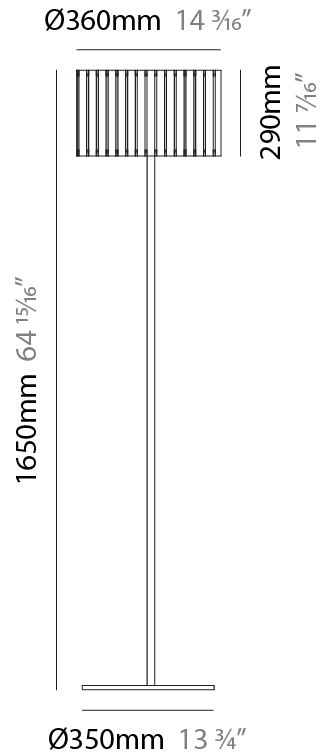

PROJECT	_____
TYPE	_____
SPECIFIER	_____
QUANTITY	_____
DATE	_____

LUZ OCULTA WOOD PORTABLE

D54030- _____ - _____
base number   Finish   Finish
                         Options   Options

1. To build a product code in our configurator select the specify button on the base model # product page
2. To build a manual product code on this datasheet choose from the options listed below in blue font and add the suffix to the base model #

GENERAL

Series: Luz Oculta
Subseries: Luz Oculta Wood
Partner: Fambuena
Division: Design
Installation: Portable
Product Type: Floor
Mounting Location: Floor
Light Distribution: Direct / Indirect

PHYSICAL

Shape: Cylinder
Diameter (mm): 360
Diameter (in): 14 ³/₁₆"
Height (mm): 1650
Height (in): 64 ¹⁵/₁₆"
Fixture Finish: [DOW / NAT](#)
Holder Finish: BRA / BRZ
Fixture Material: Metal / Wood
Primary Material: Wood
Upon Request: Bolt Down

ELECTRICAL

Number of Lamps: 1
Lamp Type: LED Retrofit
Lamp Shape: A19
Bulb Included: Bulb Not Included
Max. Wattage Per Lamp (W): 7
Lamp Base: E26
Input Voltage (V): 120
Upon Request: 277Vac / GU24

LED

OPTICAL

RATINGS AND CERTIFICATIONS

Certified By: Certified for North American Standards
IP rating: IP20