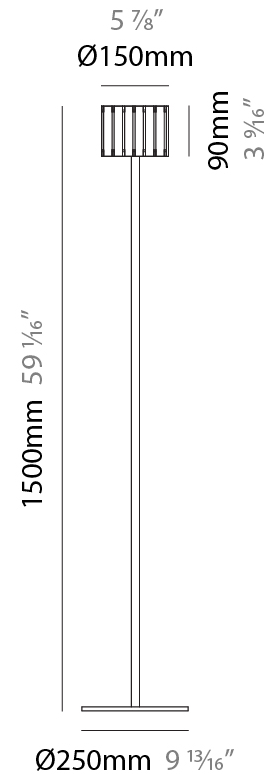

PROJECT	
TYPE	
SPECIFIER	
QUANTITY	
DATE	

LUZ OCULTA WOOD PORTABLE

D54034-

base number	Finish Options	Finish Options

1. To build a product code in our configurator select the specify button on the base model # product page
2. To build a manual product code on this datasheet choose from the options listed below in blue font and add the suffix to the base model #

GENERAL

Series: Luz Oculata
Subseries: Luz Oculata Wood
Partner: Fambuena
Division: Design
Installation: Portable
Product Type: Floor
Mounting Location: Floor
Light Distribution: Direct / Indirect

PHYSICAL

Shape: Cylinder
Diameter (mm): 150
Diameter (in): 5 7/8
Height (mm): 1500
Height (in): 59 1/16
Fixture Finish: DOW / NAT
Holder Finish: BRA / BRZ
Fixture Material: Metal / Wood
Primary Material: Wood
Upon Request: Bolt Down

ELECTRICAL

Number of Lamps: 1
Lamp Type: LED Retrofit
Lamp Shape: T4
Bulb Included: Bulb Not Included
Max. Wattage Per Lamp (W): 3
Lamp Base: G9
Input Voltage (V): 120

LED

OPTICAL

RATINGS AND CERTIFICATIONS

Certified By: Certified for North American Standards
IP rating: IP20