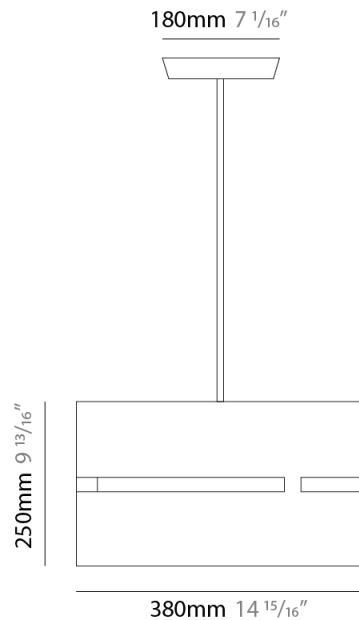

LUZ OCULTA METAL SUSPENSION

D51031-

base number   Finish
Options

1. To build a product code in our configurator select the specify button on the base model # product page
2. To build a manual product code on this datasheet choose from the options listed below in blue font and add the suffix to the base model #

GENERAL

Series: Luz Oculta
Subseries: Luz Oculta Metal
Partner: Fambuena
Division: Design
Installation: Suspension
Product Type: Pendant
Mounting Location: Ceiling
Light Distribution: Direct / Indirect

PHYSICAL

Shape: Drum
Diameter (mm): 380
Diameter (in): 14 ¹⁵/₁₆
Height (mm): 250
Height (in): 10
Fixture Finish: [BRA](#) / [BRZ](#) / [ABR](#)
Fixture Material: Metal
Cable Details: Cable length 2000mm / 79"

ELECTRICAL

Number of Lamps: 1
Lamp Type: LED Retrofit
Lamp Shape: A19
Bulb Included: Bulb Not Included
Max. Wattage Per Lamp (W): 8
Lamp Base: E26
Input Voltage (V): 120
Upon Request: 277Vac / GU24

LED

OPTICAL

RATINGS AND CERTIFICATIONS

Certified By: Certified for North American Standards
IP rating: IP20