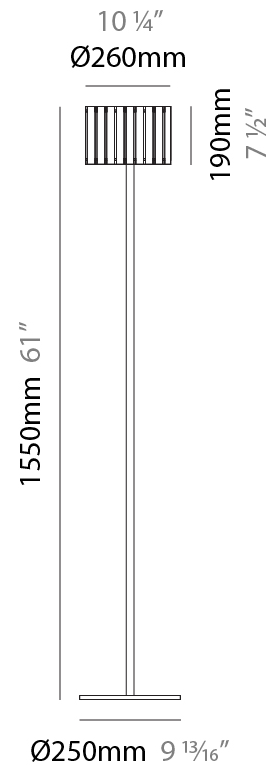

PROJECT	
TYPE	
SPECIFIER	
QUANTITY	
DATE	

LUZ OCULTA WOOD PORTABLE

D54032- -

base number   Finish Options   Finish Options

1. To build a product code in our configurator select the specify button on the base model # product page
2. To build a manual product code on this datasheet choose from the options listed below in blue font and add the suffix to the base model #

GENERAL

Series: Luz Oculta

Subseries: Luz Oculta Wood

Partner: Fambuena

Division: Design

Installation: Portable

Product Type: Floor

Mounting Location: Floor

Light Distribution: Direct / Indirect

PHYSICAL

Shape: Cylinder

Diameter (mm): 260

Diameter (in): 10 ¼

Height (mm): 1550

Height (in): 61

Fixture Finish: [DOW / NAT](#)

Holder Finish: BRA / BRZ

Fixture Material: Metal / Wood

Primary Material: Wood

Upon Request: Bolt Down

ELECTRICAL

Number of Lamps: 1

Lamp Type: LED Retrofit

Lamp Shape: B10

Bulb Included: Bulb Not Included

Max. Wattage Per Lamp (W): 4

Lamp Base: E12

Input Voltage (V): 120

LED

OPTICAL

RATINGS AND CERTIFICATIONS

Certified By: Certified for North American Standards

IP rating: IP20