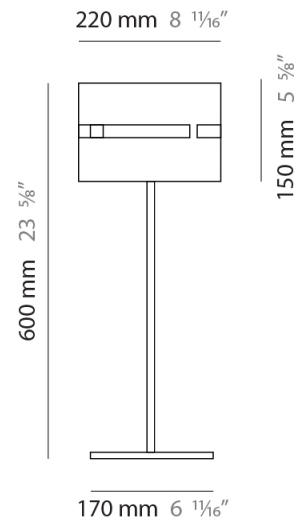

PROJECT
TYPE
SPECIFIER
QUANTITY
DATE

LUZ OCULTA METAL PORTABLE

D54022-

base number   Finish
Options

1. To build a product code in our configurator select the specify button on the base model # product page
2. To build a manual product code on this datasheet choose from the options listed below in blue font and add the suffix to the base model #

GENERAL

Series: Luz Oculta
Subseries: Luz Oculta Metal
Partner: Fambuena
Division: Design
Installation: Portable
Product Type: Floor
Mounting Location: Floor
Light Distribution: Direct / Indirect

PHYSICAL

Shape: Cylinder
Diameter (mm): 220
Diameter (in): 8 ¹/₁₆"
Height (mm): 1500
Height (in): 59 ¹/₁₆"
Fixture Finish: [BRA](#) / [BRZ](#) / [ABR](#)
Fixture Material: Metal
Upon Request: Bolt Down

ELECTRICAL

Number of Lamps: 1
Lamp Type: LED Retrofit
Lamp Shape: B10
Bulb Included: Bulb Not Included
Max. Wattage Per Lamp (W): 4
Lamp Base: E12
Input Voltage (V): 120

LED

OPTICAL

RATINGS AND CERTIFICATIONS

Certified By: Certified for North American Standards
IP rating: IP20