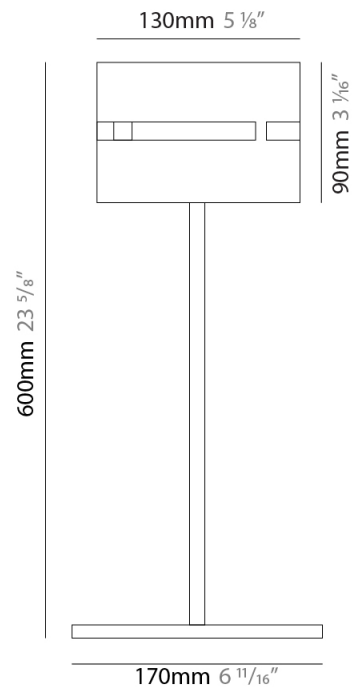

LUZ OCULTA METAL PORTABLE

D54026-

base number   Finish
Options

1. To build a product code in our configurator select the specify button on the base model # product page
2. To build a manual product code on this datasheet choose from the options listed below in blue font and add the suffix to the base model #

GENERAL

Series: Luz Oculta
Subseries: Luz Oculta Metal
Partner: Fambuena
Division: Design
Installation: Portable
Product Type: Table
Mounting Location: Table
Light Distribution: Direct / Indirect

PHYSICAL

Shape: Cylinder
Diameter (mm): 120
Diameter (in): 4 ³/₄
Height (mm): 500
Height (in): 19 ¹¹/₁₆
Fixture Finish: [BRA](#) / [BRZ](#) / [ABR](#)
Fixture Material: Metal
Upon Request: Bolt Down

ELECTRICAL

Number of Lamps: 1
Lamp Type: LED Retrofit
Lamp Shape: T4
Bulb Included: Bulb Not Included
Max. Wattage Per Lamp (W): 5
Lamp Base: G9
Input Voltage (V): 120

LED

OPTICAL

RATINGS AND CERTIFICATIONS

Certified By: Certified for North American Standards
IP rating: IP20

PROJECT	_____
TYPE	_____
SPECIFIER	_____
QUANTITY	_____
DATE	_____