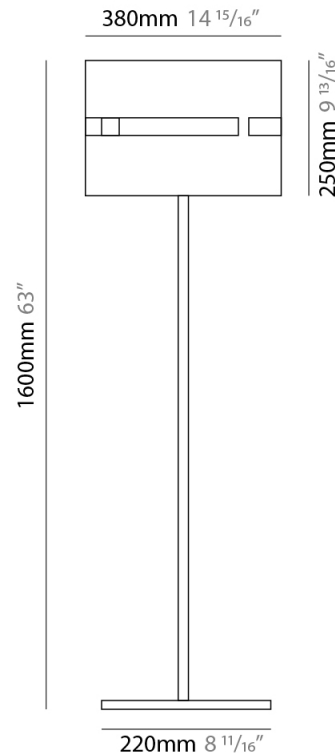

PROJECT	_____
TYPE	_____
SPECIFIER	_____
QUANTITY	_____
DATE	_____

LUZ OCULTA METAL PORTABLE

D54021-

base number   Finish
Options

1. To build a product code in our configurator select the specify button on the base model # product page
2. To build a manual product code on this datasheet choose from the options listed below in blue font and add the suffix to the base model #

GENERAL

Series: Luz Oculta
Subseries: Luz Oculta Metal
Partner: Fambuena
Division: Design
Installation: Portable
Product Type: Floor
Mounting Location: Floor
Light Distribution: Direct / Indirect

PHYSICAL

Shape: Cylinder
Diameter (mm): 380
Diameter (in): 14 ¹⁵/₁₆
Height (mm): 1600
Height (in): 63
Fixture Finish: [BRA](#) / [BRZ](#) / [ABR](#)
Fixture Material: Metal
Upon Request: Bolt Down

ELECTRICAL

Number of Lamps: 1
Lamp Type: LED Retrofit
Lamp Shape: A19
Bulb Included: Bulb Not Included
Max. Wattage Per Lamp (W): 7
Lamp Base: E26
Input Voltage (V): 120
Upon Request: 277Vac / GU24

LED

OPTICAL

RATINGS AND CERTIFICATIONS

Certified By: Certified for North American Standards
IP rating: IP20