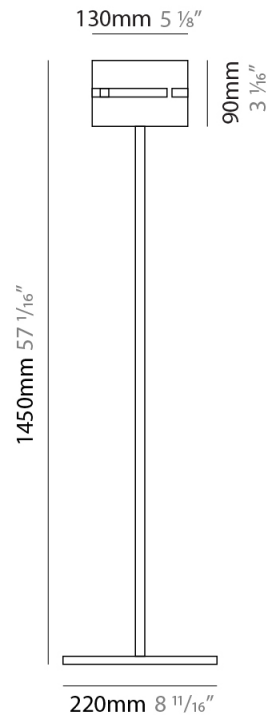

PROJECT	_____
TYPE	_____
SPECIFIER	_____
QUANTITY	_____
DATE	_____

LUZ OCULTA METAL PORTABLE

D54023-

base number   Finish
Options

1. To build a product code in our configurator select the specify button on the base model # product page
2. To build a manual product code on this datasheet choose from the options listed below in blue font and add the suffix to the base model #

GENERAL

Series: Luz Oculta
Subseries: Luz Oculta Metal
Partner: Fambuena
Division: Design
Installation: Portable
Product Type: Floor
Mounting Location: Floor
Light Distribution: Direct / Indirect

PHYSICAL

Shape: Cylinder
Diameter (mm): 130
Diameter (in): 5 1/8"
Height (mm): 1450
Height (in): 57 1/16"
Fixture Finish: [BRA](#) / [BRZ](#) / [ABR](#)
Fixture Material: Metal
Upon Request: Bolt Down

ELECTRICAL

Number of Lamps: 1
Lamp Type: LED Retrofit
Lamp Shape: T4
Bulb Included: Bulb Not Included
Max. Wattage Per Lamp (W): 5
Lamp Base: G9
Input Voltage (V): 120

LED

OPTICAL

RATINGS AND CERTIFICATIONS

Certified By: Certified for North American Standards
IP rating: IP20