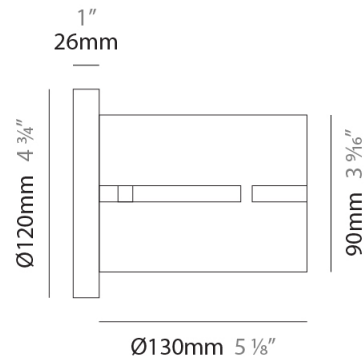

PROJECT
TYPE
SPECIFIER
QUANTITY
DATE

LUZ OCULTA METAL SURFACE

D53027-

base number   Finish
Options

1. To build a product code in our configurator select the specify button on the base model # product page
2. To build a manual product code on this datasheet choose from the options listed below in blue font and add the suffix to the base model #

GENERAL

Series: Luz Oculta
Subseries: Luz Oculta Metal
Partner: Fambuena
Division: Design
Installation: Surface
Product Type: Wall Surface
Mounting Location: Wall
Light Distribution: Wall Effect

PHYSICAL

Shape: Cylinder
Diameter (mm): 130
Diameter (in): 5 1/4
Height (mm): 120
Depth (mm): 156
Height (in): 4 3/4
Depth (in): 6 1/8
Fixture Finish: [BRA](#) / [BRZ](#) / [ABR](#)
Fixture Material: Metal

ELECTRICAL

Number of Lamps: 1
Lamp Type: LED Retrofit
Lamp Shape: T4
Bulb Included: Bulb Not Included
Max. Wattage Per Lamp (W): 5
Lamp Base: G9
Input Voltage (V): 120

LED

OPTICAL

RATINGS AND CERTIFICATIONS

Certified By: Certified for North American Standards
IP rating: IP20