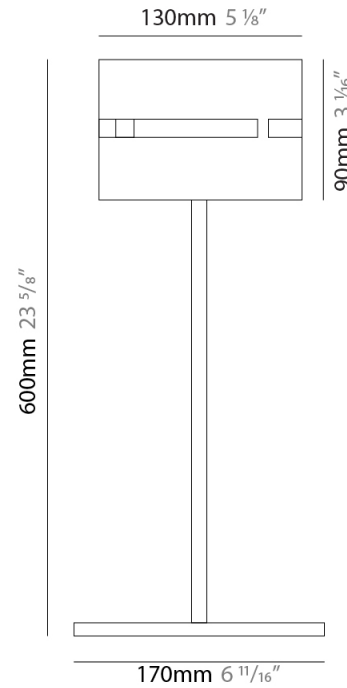

LUZ OCULTA PORTABLE

D54026- : D54026-BRZ

base number

1. To build a product code in our configurator select the specify button on the base model # product page
2. To build a manual product code on this datasheet choose from the options listed below in blue font and add the suffix to the base model #

GENERAL

Series: Luz Oculata
Partner: Fambuena
Division: Design
Installation: Portable
Product Type: Table
Mounting Location: Table
Light Distribution: Direct / Indirect

PHYSICAL

Shape: Cylinder
Diameter (mm): 130
Diameter (in): 5 1/8
Height (mm): 600
Height (in): 23 5/8
Fixture Material: Metal

ELECTRICAL

Lamp Type: LED Retrofit
Max. Wattage Per Lamp (W): 5

LED

OPTICAL

RATINGS AND CERTIFICATIONS

Certified By: Certified for North American Standards
IP rating: IP20

PROJECT	
TYPE	
SPECIFIER	
QUANTITY	
DATE