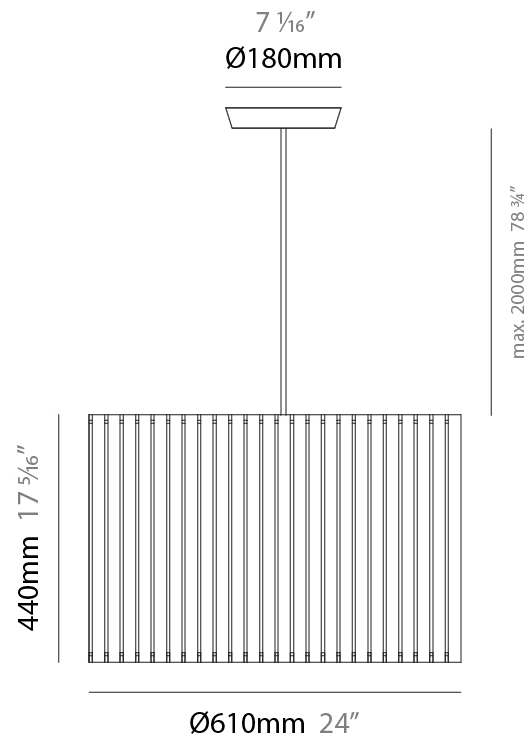

PROJECT	_____
TYPE	_____
SPECIFIER	_____
QUANTITY	_____
DATE	_____

LUZ OCULTA WOOD SUSPENSION

D51037- _____ - _____
base number   Finish   Finish
                         Options   Options

1. To build a product code in our configurator select the specify button on the base model # product page
2. To build a manual product code on this datasheet choose from the options listed below in blue font and add the suffix to the base model #

GENERAL

Series: Luz Oculta
Subseries: Luz Oculta Wood
Partner: Fambuena
Division: Design
Installation: Suspension
Product Type: Pendant
Mounting Location: Ceiling
Light Distribution: Direct / Indirect

PHYSICAL

Shape: Rectangle
Diameter (mm): 610
Diameter (in): 24
Height (mm): 440
Height (in): 17 ⁵/₁₆
Fixture Finish: [DOW / NAT](#)
Holder Finish: BRA / BRZ
Fixture Material: Metal / Wood
Primary Material: Wood
Cable Details: Cable length 2000mm / 79"

ELECTRICAL

Number of Lamps: 1
Lamp Type: LED Retrofit
Lamp Shape: A19
Bulb Included: Bulb Not Included
Max. Wattage Per Lamp (W): 12
Lamp Base: E26
Input Voltage (V): 120
Upon Request: 277Vac / GU24

LED

OPTICAL

RATINGS AND CERTIFICATIONS

Certified By: Certified for North American Standards
IP rating: IP20