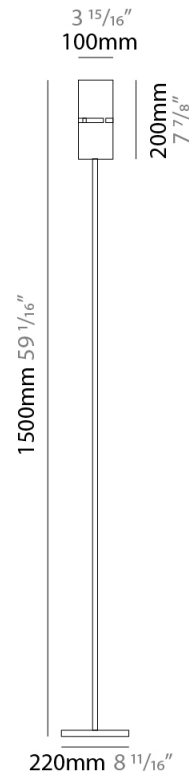

PROJECT
TYPE
SPECIFIER
QUANTITY
DATE

LUZ OCULTA METAL PORTABLE

D54024-

base number   Finish
Options

1. To build a product code in our configurator select the specify button on the base model # product page
2. To build a manual product code on this datasheet choose from the options listed below in blue font and add the suffix to the base model #

GENERAL

Series: Luz Oculta
Subseries: Luz Oculta Metal
Partner: Fambuena
Division: Design
Installation: Portable
Product Type: Floor
Mounting Location: Floor
Light Distribution: Direct / Indirect

PHYSICAL

Shape: Cylinder
Diameter (mm): 100
Diameter (in): 3 ¹⁵/₁₆
Height (mm): 1500
Height (in): 59 ¹/₁₆
Fixture Finish: [BRA](#) / [BRZ](#) / [ABR](#)
Fixture Material: Metal
Upon Request: Bolt Down

ELECTRICAL

Number of Lamps: 1
Lamp Type: LED Retrofit
Lamp Shape: T4
Bulb Included: Bulb Not Included
Max. Wattage Per Lamp (W): 5
Lamp Base: G9
Input Voltage (V): 120

LED

OPTICAL

RATINGS AND CERTIFICATIONS

Certified By: Certified for North American Standards
IP rating: IP20