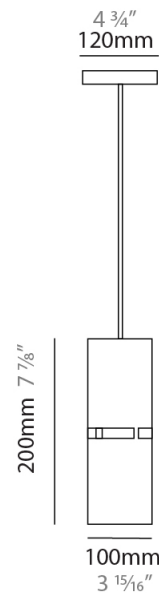

PROJECT	_____
TYPE	_____
SPECIFIER	_____
QUANTITY	_____
DATE	_____

LUZ OCULTA METAL SUSPENSION

D51034-

base number   Finish
Options

1. To build a product code in our configurator select the specify button on the base model # product page
2. To build a manual product code on this datasheet choose from the options listed below in blue font and add the suffix to the base model #

GENERAL

Series: Luz Oculta
Subseries: Luz Oculta Metal
Partner: Fambuena
Division: Design
Installation: Suspension
Product Type: Pendant
Mounting Location: Ceiling
Light Distribution: Direct / Indirect

PHYSICAL

Shape: Rectangle
Diameter (mm): 100
Diameter (in): 3 ¹⁵/₁₆
Height (mm): 200
Height (in): 7 ⁷/₈
Fixture Finish: [BRA](#) / [BRZ](#) / [ABR](#)
Fixture Material: Metal
Cable Details: Cable length 2000mm / 79"

ELECTRICAL

Number of Lamps: 1
Lamp Type: LED Retrofit
Lamp Shape: T4
Bulb Included: Bulb Not Included
Max. Wattage Per Lamp (W): 5
Lamp Base: G9
Input Voltage (V): 120

LED

OPTICAL

RATINGS AND CERTIFICATIONS

Certified By: Certified for North American Standards
IP rating: IP20