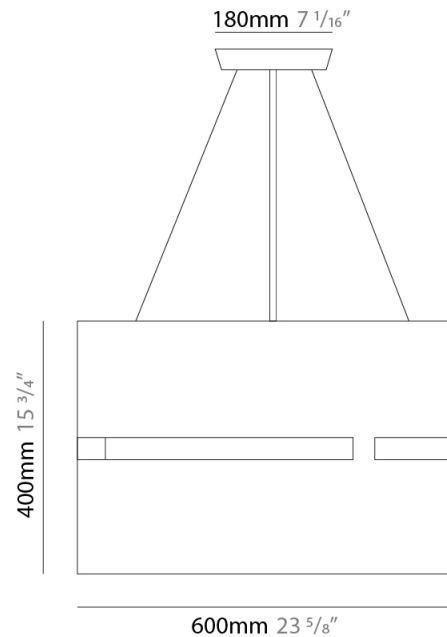

PROJECT	_____
TYPE	_____
SPECIFIER	_____
QUANTITY	_____
DATE	_____

LUZ OCULTA METAL SUSPENSION

D51063-

base number   Finish
Options

1. To build a product code in our configurator select the specify button on the base model # product page
2. To build a manual product code on this datasheet choose from the options listed below in blue font and add the suffix to the base model #

GENERAL

Series: Luz Oculta
Subseries: Luz Oculta Metal
Partner: Fambuena
Division: Design
Installation: Suspension
Product Type: Pendant
Mounting Location: Ceiling
Light Distribution: Direct / Indirect

PHYSICAL

Shape: Rectangle
Diameter (mm): 600
Diameter (in): 23 ⁵/₈
Height (mm): 400
Height (in): 15 ³/₄
Fixture Finish: [BRA](#) / [BRZ](#) / [ABR](#)
Fixture Material: Metal
Cable Details: Cable length 2000mm / 79"

ELECTRICAL

Number of Lamps: 1
Lamp Type: LED Retrofit
Lamp Shape: A19
Bulb Included: Bulb Not Included
Max. Wattage Per Lamp (W): 15
Lamp Base: E26
Input Voltage (V): 120
Upon Request: 277Vac / GU24

LED

OPTICAL

RATINGS AND CERTIFICATIONS

Certified By: Certified for North American Standards
IP rating: IP20