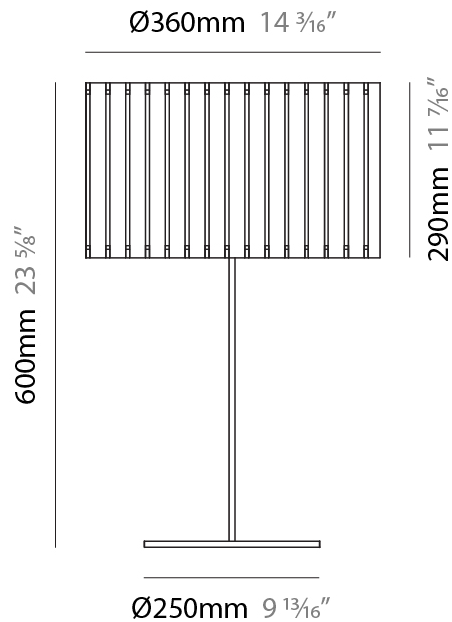

LUZ OCULTA WOOD PORTABLE

D54036-

base number   Finish Options   -   Finish Options

1. To build a product code in our configurator select the specify button on the base model # product page
2. To build a manual product code on this datasheet choose from the options listed below in blue font and add the suffix to the base model #

GENERAL

Series: Luz Oculta
Subseries: Luz Oculta Wood
Partner: Fambuena
Division: Design
Installation: Portable
Product Type: Table
Mounting Location: Table
Light Distribution: Direct / Indirect

PHYSICAL

Shape: Cylinder
Diameter (mm): 360
Diameter (in): 14 ³/₁₆
Height (mm): 600
Height (in): 23 ⁵/₈
Fixture Finish: DOW / NAT
Holder Finish: BRA / BRZ
Fixture Material: Metal / Wood
Primary Material: Wood
Upon Request: Bolt Down

ELECTRICAL

Number of Lamps: 1
Lamp Type: LED Retrofit
Lamp Shape: A19
Bulb Included: Bulb Not Included
Max. Wattage Per Lamp (W): 7
Lamp Base: E26
Input Voltage (V): 120
Upon Request: 277Vac / GU24

LED

OPTICAL

RATINGS AND CERTIFICATIONS

Certified By: CSA Certified to UL and CSA Standards
IP rating: IP20