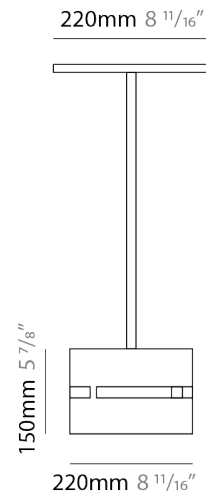

PROJECT _____
TYPE _____
SPECIFIER _____
QUANTITY _____
DATE _____

LUZ OCULTA METAL SUSPENSION

D51032-

base number _____
Finish _____
Options _____

1. To build a product code in our configurator select the specify button on the base model # product page
2. To build a manual product code on this datasheet choose from the options listed below in blue font and add the suffix to the base model #

GENERAL

Series: Luz Oculta _____
Subseries: Luz Oculta Metal _____
Partner: Fambuena _____
Division: Design _____
Installation: Suspension _____
Product Type: Pendant _____
Mounting Location: Ceiling _____
Light Distribution: Direct / Indirect _____

PHYSICAL

Shape: Rectangle _____
Diameter (mm): 220 _____
Diameter (in): 8 ¹¹/₁₆ _____
Height (mm): 150 _____
Height (in): 5 ⁷/₈ _____
Fixture Finish: [BRA](#) / [BRZ](#) / [ABR](#) _____
Fixture Material: Metal _____
Cable Details: Cable length 2000mm / 79" _____

ELECTRICAL

Number of Lamps: 1 _____
Lamp Type: LED Retrofit _____
Lamp Shape: A19 _____
Bulb Included: Bulb Not Included _____
Max. Wattage Per Lamp (W): 5 _____
Lamp Base: E26 _____
Input Voltage (V): 120 _____
Upon Request: 277Vac / GU24 _____

LED

OPTICAL

RATINGS AND CERTIFICATIONS

Certified By: Certified for North American Standards _____
IP rating: IP20 _____