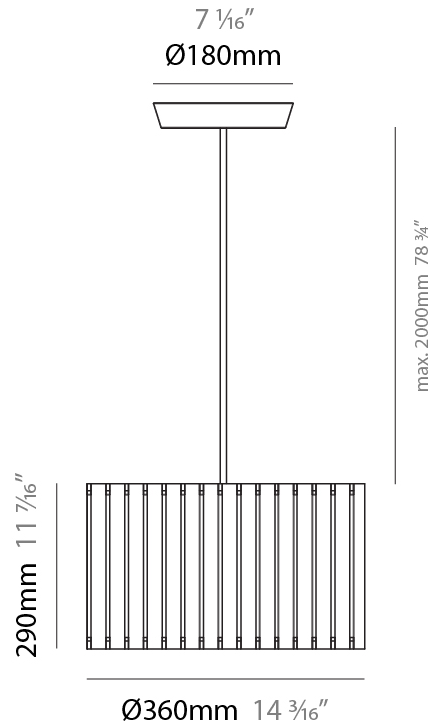

PROJECT	_____
TYPE	_____
SPECIFIER	_____
QUANTITY	_____
DATE	_____

LUZ OCULTA WOOD SUSPENSION

D51039- _____ - _____
base number   Finish   Finish
                         Options   Options

1. To build a product code in our configurator select the specify button on the base model # product page
2. To build a manual product code on this datasheet choose from the options listed below in blue font and add the suffix to the base model #

GENERAL

Series: Luz Oculta
Subseries: Luz Oculta Wood
Partner: Fambuena
Division: Design
Installation: Suspension
Product Type: Pendant
Mounting Location: Ceiling
Light Distribution: Direct / Indirect

PHYSICAL

Shape: Rectangle
Diameter (mm): 360
Diameter (in): 14 ³/₁₆
Height (mm): 290
Height (in): 11 ⁷/₁₆
Fixture Finish: [DOW / NAT](#)
Holder Finish: [BRA / BRZ](#)
Fixture Material: Metal / Wood
Primary Material: Wood
Cable Details: Cable length 2000mm / 79"

ELECTRICAL

Number of Lamps: 1
Lamp Type: LED Retrofit
Lamp Shape: A19
Bulb Included: Bulb Not Included
Max. Wattage Per Lamp (W): 7
Lamp Base: E26
Input Voltage (V): 120
Upon Request: 277Vac / GU24

LED

OPTICAL

RATINGS AND CERTIFICATIONS

Certified By: Certified for North American Standards
IP rating: IP20