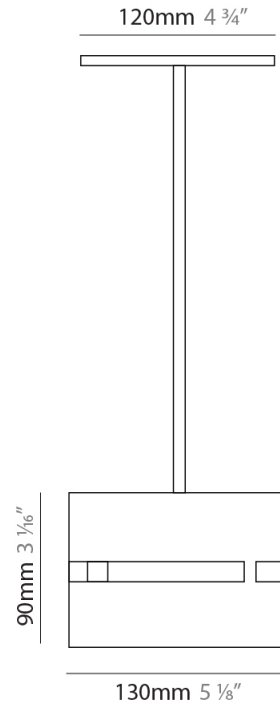

PROJECT	_____
TYPE	_____
SPECIFIER	_____
QUANTITY	_____
DATE	_____

LUZ OCULTA METAL SUSPENSION

D51033-

base number   Finish
Options

1. To build a product code in our configurator select the specify button on the base model # product page
2. To build a manual product code on this datasheet choose from the options listed below in blue font and add the suffix to the base model #

GENERAL

Series: Luz Oculta
Subseries: Luz Oculta Metal
Partner: Fambuena
Division: Design
Installation: Suspension
Product Type: Pendant
Mounting Location: Ceiling
Light Distribution: Direct / Indirect

PHYSICAL

Shape: Rectangle
Diameter (mm): 130
Diameter (in): 5 1/4
Height (mm): 90
Height (in): 4 1/2
Fixture Finish: [BRA](#) / [BRZ](#) / [ABR](#)
Fixture Material: Metal
Cable Details: Cable length 2000mm / 79"

ELECTRICAL

Number of Lamps: 1
Lamp Type: LED Retrofit
Lamp Shape: T4
Bulb Included: Bulb Not Included
Max. Wattage Per Lamp (W): 5
Lamp Base: G9
Input Voltage (V): 120

LED

OPTICAL

RATINGS AND CERTIFICATIONS

Certified By: Certified for North American Standards
IP rating: IP20