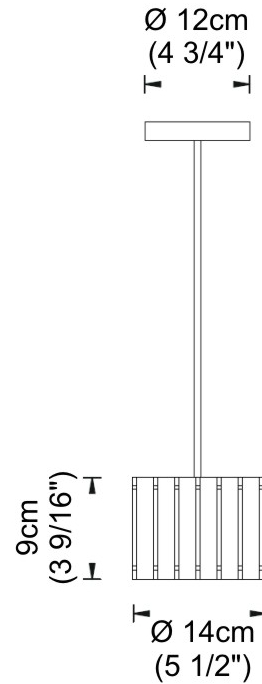

PROJECT	
TYPE	
SPECIFIER	
QUANTITY	
DATE	

LUZ OCULTA SUSPENSION

D51043- : D51043-BRA-NAT

base number

1. To build a product code in our configurator select the specify button on the base model # product page
2. To build a manual product code on this datasheet choose from the options listed below in blue font and add the suffix to the base model #

GENERAL

Series: Luz Oculata
Partner: Fambuena
Division: Design
Installation: Suspension
Product Type: Pendant
Mounting Location: Ceiling
Light Distribution: Direct / Indirect

PHYSICAL

Shape: Drum
Diameter (mm): 140
Diameter (in): 5 1/2
Height (mm): 90
Height (in): 3 9/16
Fixture Material: Metal / Wood
Primary Material: Wood
Cable Details: Cable length 2m / 79"

ELECTRICAL

Lamp Type: LED Retrofit
Total Output Wattage (W): 30
Driver Included: No

LED

OPTICAL

RATINGS AND CERTIFICATIONS

Certified By: CSA Certified to UL and CSA Standards