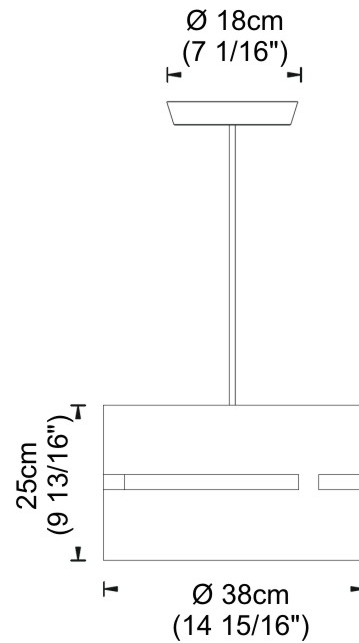

PROJECT	
TYPE	
SPECIFIER	
QUANTITY	
DATE	

LUZ OCULTA SUSPENSION

D51031- : D51031-BRZ

base number

1. To build a product code in our configurator select the specify button on the base model # product page
2. To build a manual product code on this datasheet choose from the options listed below in blue font and add the suffix to the base model #

GENERAL

Series: Luz Oculta
Partner: Fambuena
Division: Design
Installation: Suspension
Product Type: Pendant
Mounting Location: Ceiling
Light Distribution: Direct / Indirect

PHYSICAL

Shape: Drum
Diameter (mm): 380
Diameter (in): 14 ¹⁵/₁₆
Height (mm): 250
Height (in): 9 ¹³/₁₆
Fixture Material: Metal
Cable Details: Cable length 2m / 79"

ELECTRICAL

Number of Lamps: 1
Lamp Type: LED Retrofit
Lamp Shape: A19
Bulb Included: Bulb Not Included
Total Output Wattage (W): 8
Lamp Base: E26
Input Voltage (V): 120

LED

OPTICAL

RATINGS AND CERTIFICATIONS

Certified By: Certified for North American Standards
IP rating: IP20