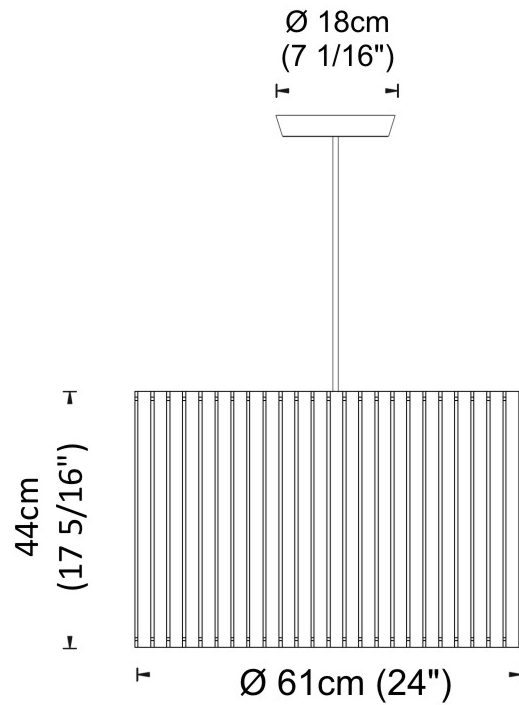

PROJECT	
TYPE	
SPECIFIER	
QUANTITY	
DATE	

LUZ OCULTA SUSPENSION

D51037- : D51037-BRZ-NAT

base number

1. To build a product code in our configurator select the specify button on the base model # product page
2. To build a manual product code on this datasheet choose from the options listed below in blue font and add the suffix to the base model #

GENERAL

Series: Luz Oculta
Partner: Fambuena
Division: Design
Installation: Suspension
Product Type: Pendant
Mounting Location: Ceiling
Light Distribution: Direct / Indirect

PHYSICAL

Shape: Drum
Diameter (mm): 610
Diameter (in): 24
Height (mm): 440
Height (in): 17 5/16
Fixture Material: Metal / Wood
Primary Material: Wood
Cable Details: Cable length 2m / 79"

ELECTRICAL

Lamp Type: LED Retrofit
Max. Wattage Per Lamp (W): 12
Driver Included: No

LED

OPTICAL

RATINGS AND CERTIFICATIONS

Certified By: Certified for North American Standards
IP rating: IP20