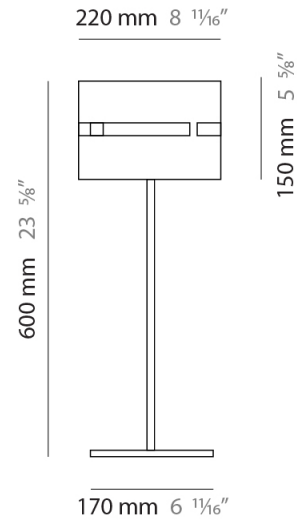

PROJECT
TYPE
SPECIFIER
QUANTITY
DATE

LUZ OCULTA METAL PORTABLE

D54025-

base number   Finish
Options

1. To build a product code in our configurator select the specify button on the base model # product page
2. To build a manual product code on this datasheet choose from the options listed below in blue font and add the suffix to the base model #

GENERAL

Series: Luz Oculta
Subseries: Luz Oculta Metal
Partner: Fambuena
Division: Design
Installation: Portable
Product Type: Table
Mounting Location: Table
Light Distribution: Direct / Indirect

PHYSICAL

Shape: Cylinder
Diameter (mm): 220
Diameter (in): 8 ¹/₁₆
Height (mm): 600
Height (in): 23 ⁵/₈
Fixture Finish: [BRA](#) / [BRZ](#) / [ABR](#)
Fixture Material: Metal
Upon Request: Bolt Down

ELECTRICAL

Number of Lamps: 1
Lamp Type: LED Retrofit
Lamp Shape: B10
Bulb Included: Bulb Not Included
Max. Wattage Per Lamp (W): 4
Lamp Base: E12
Input Voltage (V): 120

LED

OPTICAL

RATINGS AND CERTIFICATIONS

Certified By: Certified for North American Standards
IP rating: IP20