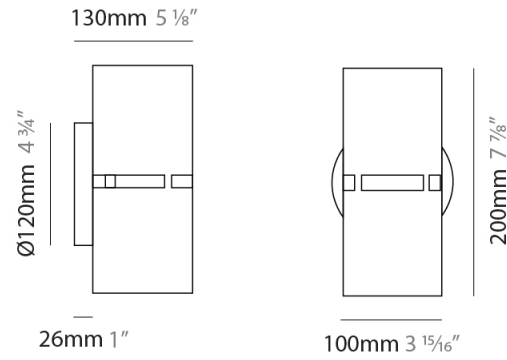

PROJECT
TYPE
SPECIFIER
QUANTITY
DATE

LUZ OCULTA METAL SURFACE

D53028-

base number   Finish
Options

1. To build a product code in our configurator select the specify button on the base model # product page
2. To build a manual product code on this datasheet choose from the options listed below in blue font and add the suffix to the base model #

GENERAL

Series: Luz Oculta
Subseries: Luz Oculta Metal
Partner: Fambuena
Division: Design
Installation: Surface
Product Type: Wall Surface
Mounting Location: Wall
Light Distribution: Wall Effect

PHYSICAL

Shape: Cylinder
Diameter (mm): 100
Diameter (in): 3 ¹⁵/₁₆
Height (mm): 200
Height (in): 7 ⁷/₈
Extension (mm): 120
Extension (in): 4 ³/₄
Fixture Finish: [BRA](#) / [BRZ](#) / [ABR](#)
Fixture Material: Metal

ELECTRICAL

Number of Lamps: 1
Lamp Type: LED Retrofit
Lamp Shape: T4
Bulb Included: Bulb Not Included
Max. Wattage Per Lamp (W): 5
Lamp Base: G9
Input Voltage (V): 120

LED

OPTICAL

RATINGS AND CERTIFICATIONS

Certified By: Certified for North American Standards
IP rating: IP20