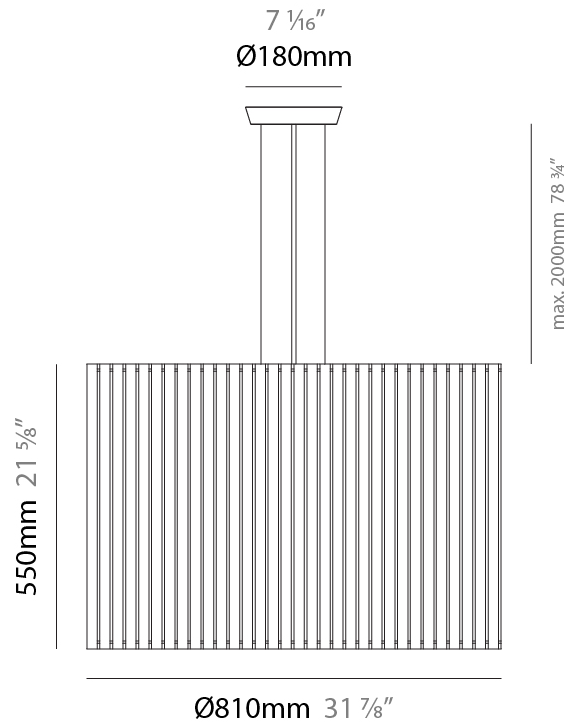

PROJECT	_____
TYPE	_____
SPECIFIER	_____
QUANTITY	_____
DATE	_____

LUZ OCULTA WOOD SUSPENSION

D51035- _____ - _____

base number   Finish Options   Finish Options

1. To build a product code in our configurator select the specify button on the base model # product page
2. To build a manual product code on this datasheet choose from the options listed below in blue font and add the suffix to the base model #

GENERAL

Series: Luz Oculta
Subseries: Luz Oculta Wood
Partner: Fambuena
Division: Design
Installation: Suspension
Product Type: Pendant
Mounting Location: Ceiling
Light Distribution: Direct / Indirect

PHYSICAL

Shape: Rectangle
Diameter (mm): 810
Diameter (in): 31 7/8
Height (mm): 550
Height (in): 21 5/8
Fixture Finish: [DOW / NAT](#)
Holder Finish: BRA / BRZ
Fixture Material: Metal / Wood
Primary Material: Wood
Cable Details: Cable length 2000mm / 79"

ELECTRICAL

Number of Lamps: 3
Lamp Type: LED Retrofit
Lamp Shape: A19
Bulb Included: Bulb Not Included
Total Output Wattage (W): 36
Max. Wattage Per Lamp (W): 12
Lamp Base: E26
Input Voltage (V): 120
Upon Request: 277Vac / GU24

LED

OPTICAL

RATINGS AND CERTIFICATIONS

Certified By: Certified for North American Standards
IP rating: IP20