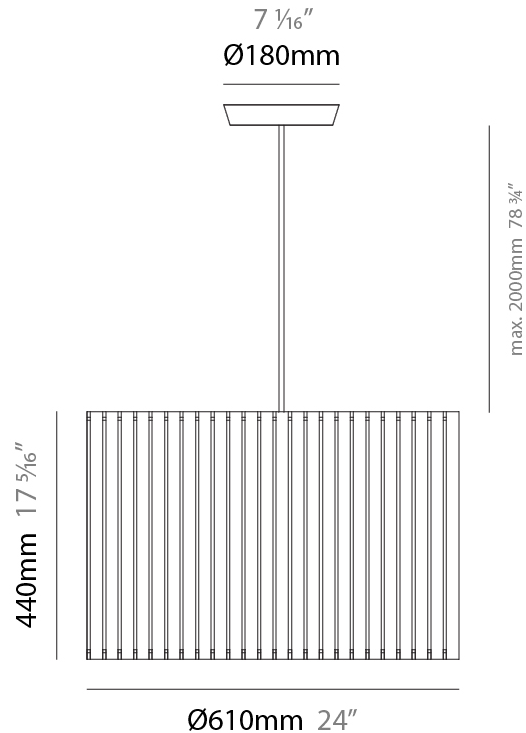

PROJECT	
TYPE	
SPECIFIER	
QUANTITY	
DATE	

LUZ OCULTA SUSPENSION

D51037- : D51037-BRZ-DOW

base number

1. To build a product code in our configurator select the specify button on the base model # product page
2. To build a manual product code on this datasheet choose from the options listed below in blue font and add the suffix to the base model #

GENERAL

Series: Luz Oculata
Partner: Fambuena
Division: Design
Installation: Suspension
Product Type: Pendant
Mounting Location: Ceiling
Light Distribution: Direct / Indirect

PHYSICAL

Shape: Drum
Diameter (mm): 61cm / 24"
Height (mm): 44cm / 17 5/16"
Fixture Material: Metal / Wood
Primary Material: Wood

ELECTRICAL

Lamp Type: LED Retrofit
Max. Wattage Per Lamp (W): 12

LED

OPTICAL

RATINGS AND CERTIFICATIONS

Certified By: Certified for North American Standards
IP rating: IP20