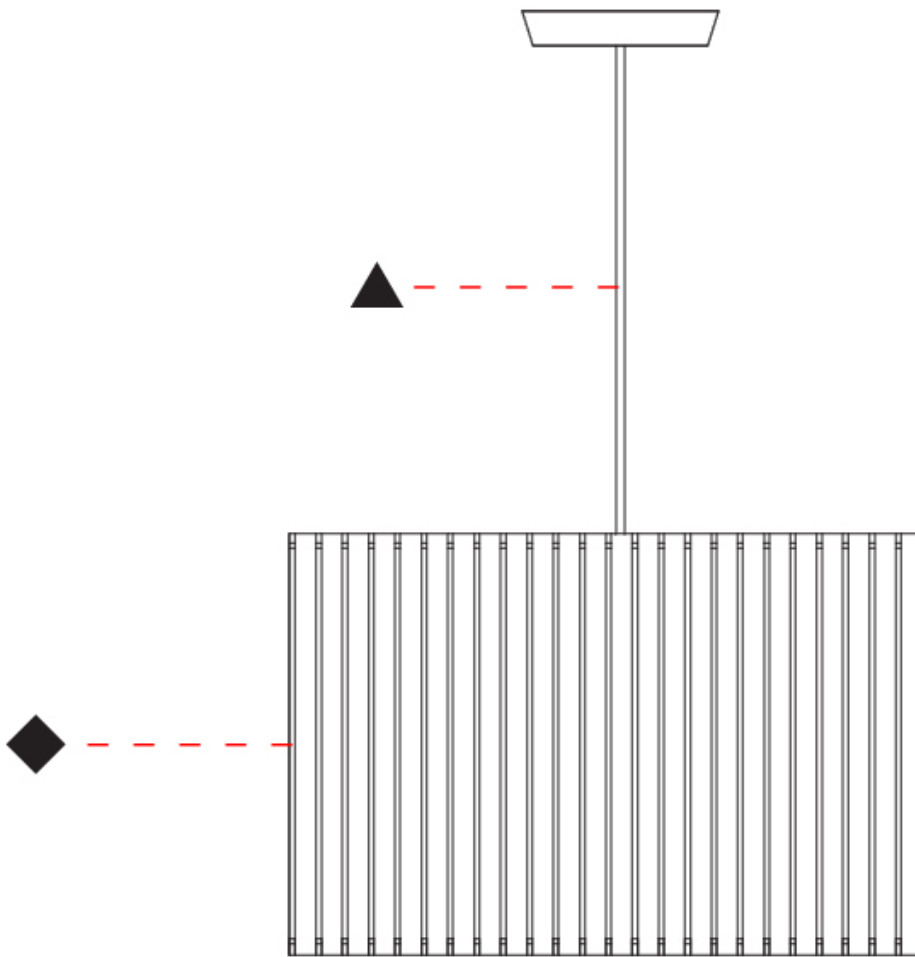

LUZ OCULTA SUSPENSION

D51037- : D51037-BRZ-DOW

PROJECT

TYPE

SPECIFIER

QUANTITY

DATE

D