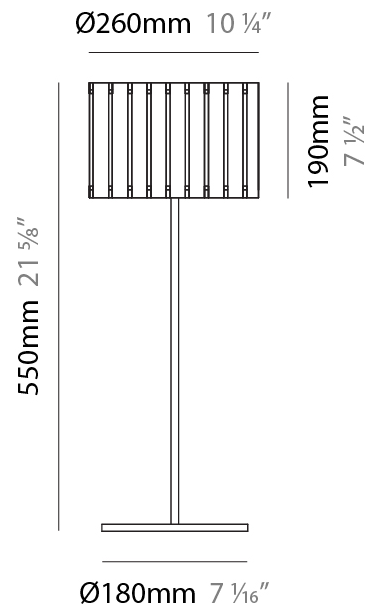

PROJECT
TYPE
SPECIFIER
QUANTITY
DATE

LUZ OCULTA WOOD PORTABLE

D54038-

base number	Finish Options	Finish Options

1. To build a product code in our configurator select the specify button on the base model # product page
2. To build a manual product code on this datasheet choose from the options listed below in blue font and add the suffix to the base model #

GENERAL

Series: Luz Oculta
Subseries: Luz Oculta Wood
Partner: Fambuena
Division: Design
Installation: Portable
Product Type: Table
Mounting Location: Table
Light Distribution: Direct / Indirect

PHYSICAL

Shape: Cylinder
Diameter (mm): 260
Diameter (in): 10 ¼
Height (mm): 550
Height (in): 21 ⅝
Fixture Finish: DOW / NAT
Holder Finish: BRA / BRZ
Fixture Material: Metal / Wood
Primary Material: Wood
Upon Request: Bolt Down

ELECTRICAL

Number of Lamps: 1
Lamp Type: LED Retrofit
Lamp Shape: B10
Bulb Included: Bulb Not Included
Max. Wattage Per Lamp (W): 4
Lamp Base: E12
Input Voltage (V): 120

LED

OPTICAL

RATINGS AND CERTIFICATIONS

Certified By: Certified for North American Standards
IP rating: IP20