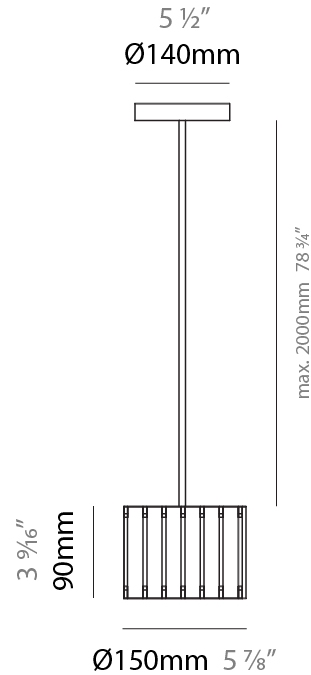

PROJECT	
TYPE	
SPECIFIER	
QUANTITY	
DATE	

LUZ OCULTA WOOD SUSPENSION

D51043-

base number	Finish Options	Finish Options

1. To build a product code in our configurator select the specify button on the base model # product page
2. To build a manual product code on this datasheet choose from the options listed below in blue font and add the suffix to the base model #

GENERAL

Series: Luz Oculta
Subseries: Luz Oculta Wood
Partner: Fambuena
Division: Design
Installation: Suspension
Product Type: Pendant
Mounting Location: Ceiling
Light Distribution: Direct / Indirect

PHYSICAL

Shape: Rectangle
Diameter (mm): 150
Diameter (in): 5 7/8
Height (mm): 90
Height (in): 3 9/16
Fixture Finish: DOW / NAT
Holder Finish: BRA / BRZ
Fixture Material: Metal / Wood
Primary Material: Wood
Cable Details: Cable length 2000mm / 79"

ELECTRICAL

Number of Lamps: 1
Lamp Type: LED Retrofit
Lamp Shape: T4
Bulb Included: Bulb Not Included
Max. Wattage Per Lamp (W): 3
Lamp Base: G9
Input Voltage (V): 120

LED

OPTICAL

RATINGS AND CERTIFICATIONS

Certified By: Certified for North American Standards
IP rating: IP20