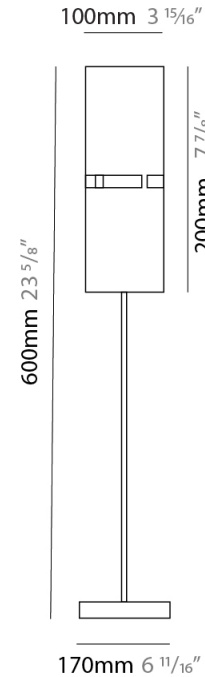

PROJECT
TYPE
SPECIFIER
QUANTITY
DATE

LUZ OCULTA METAL PORTABLE

D54027-

base number   Finish
Options

1. To build a product code in our configurator select the specify button on the base model # product page
2. To build a manual product code on this datasheet choose from the options listed below in blue font and add the suffix to the base model #

GENERAL

Series: Luz Oculta
Subseries: Luz Oculta Metal
Partner: Fambuena
Division: Design
Installation: Portable
Product Type: Table
Mounting Location: Table
Light Distribution: Direct / Indirect

PHYSICAL

Shape: Cylinder
Diameter (mm): 100
Diameter (in): 3 ¹⁵/₁₆
Height (mm): 600
Height (in): 23 ⁵/₈
Fixture Finish: [BRA](#) / [BRZ](#) / [ABR](#)
Fixture Material: Metal
Upon Request: Bolt Down

ELECTRICAL

Number of Lamps: 1
Lamp Type: LED Retrofit
Lamp Shape: T4
Bulb Included: Bulb Not Included
Max. Wattage Per Lamp (W): 5
Lamp Base: G9
Input Voltage (V): 120

LED

OPTICAL

RATINGS AND CERTIFICATIONS

Certified By: Certified for North American Standards
IP rating: IP20